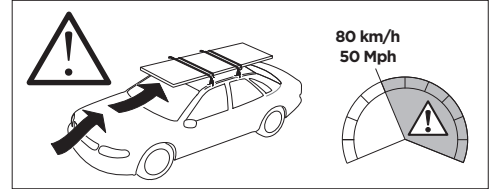

1

Kit 5141

CITROËN C1, 5-dr Hatchback, 14-
 PEUGEOT 108, 5-dr Hatchback, 14-
 TOYOTA Aygo, 5-dr Hatchback, 14-

ISO 11154-E

 THULE WingBar Evo  THULE WingBar Edge  THULE WingBar  THULE SquareBar	Evo X (scale)	Edge X (scale)
CITROËN C1, 5-dr Hatchback, 14-	35,5	H
PEUGEOT 108, 5-dr Hatchback, 14-	35,5	H
TOYOTA Aygo, 5-dr Hatchback, 14-	35,5	H