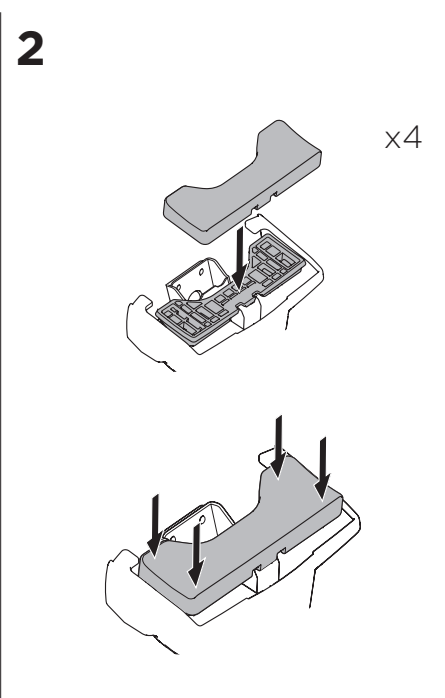

1

Kit 5141

CITROËN C1, 5-dr Hatchback, 14-
 PEUGEOT 108, 5-dr Hatchback, 14-
 TOYOTA Aygo, 5-dr Hatchback, 14-

ISO 11154-E

 THULE WingBar Evo  THULE WingBar Edge  THULE WingBar  THULE SquareBar	Evo X (scale)	Edge X (scale)
CITROËN C1, 5-dr Hatchback, 14-	35,5	H
PEUGEOT 108, 5-dr Hatchback, 14-	35,5	H
TOYOTA Aygo, 5-dr Hatchback, 14-	35,5	H

 THULE ProBar  THULE SlideBar	X (mm/inch)
CITROËN C1, 5-dr Hatchback, 14-	1006 mm / 39 5/8"
PEUGEOT 108, 5-dr Hatchback, 14-	1006 mm / 39 5/8"
TOYOTA Aygo, 5-dr Hatchback, 14-	1006 mm / 39 5/8"

 THULE WingBar Evo  THULE WingBar Edge  THULE WingBar  THULE SquareBar	Evo Y (scale)	Edge Y (scale)
CITROËN C1, 5-dr Hatchback, 14-	26,5	H
PEUGEOT 108, 5-dr Hatchback, 14-	26,5	H
TOYOTA Aygo, 5-dr Hatchback, 14-	26,5	H

 THULE ProBar  THULE SlideBar	Y (mm/inch)
CITROËN C1, 5-dr Hatchback, 14-	916 mm / 36 1/8"
PEUGEOT 108, 5-dr Hatchback, 14-	916 mm / 36 1/8"
TOYOTA Aygo, 5-dr Hatchback, 14-	916 mm / 36 1/8"

	W (mm/inch)	Z (mm/inch)
CITROËN C1, 5-dr Hatchback, 14-	640 mm / 25 1/4"	110 mm / 4 3/8"
PEUGEOT 108, 5-dr Hatchback, 14-	640 mm / 25 1/4"	110 mm / 4 3/8"
TOYOTA Aygo, 5-dr Hatchback, 14-	640 mm / 25 1/4"	110 mm / 4 3/8"