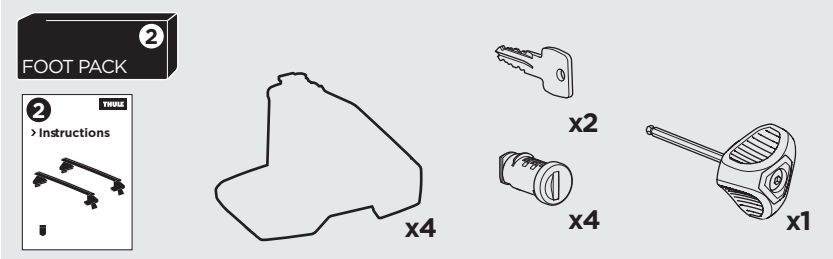

1

Kit 5141

CITROËN C1, 5-dr Hatchback, 14-
 PEUGEOT 108, 5-dr Hatchback, 14-
 TOYOTA Aygo, 5-dr Hatchback, 14-

ISO 11154-E

 THULE WingBar Evo  THULE WingBar Edge  THULE WingBar  THULE SquareBar	Evo X (scale)	Edge X (scale)
CITROËN C1, 5-dr Hatchback, 14-	35,5	H
PEUGEOT 108, 5-dr Hatchback, 14-	35,5	H
TOYOTA Aygo, 5-dr Hatchback, 14-	35,5	H

 THULE ProBar  THULE SlideBar	X (mm/inch)
CITROËN C1, 5-dr Hatchback, 14-	1006 mm / 39 5/8"
PEUGEOT 108, 5-dr Hatchback, 14-	1006 mm / 39 5/8"
TOYOTA Aygo, 5-dr Hatchback, 14-	1006 mm / 39 5/8"

 THULE WingBar Evo  THULE WingBar Edge  THULE WingBar  THULE SquareBar	Evo Y (scale)	Edge Y (scale)
CITROËN C1, 5-dr Hatchback, 14-	26,5	H
PEUGEOT 108, 5-dr Hatchback, 14-	26,5	H
TOYOTA Aygo, 5-dr Hatchback, 14-	26,5	H

 THULE ProBar  THULE SlideBar	Y (mm/inch)
CITROËN C1, 5-dr Hatchback, 14-	916 mm / 36 1/8"
PEUGEOT 108, 5-dr Hatchback, 14-	916 mm / 36 1/8"
TOYOTA Aygo, 5-dr Hatchback, 14-	916 mm / 36 1/8"

	W (mm/inch)	Z (mm/inch)
CITROËN C1, 5-dr Hatchback, 14-	640 mm / 25 1/4"	110 mm / 4 3/8"
PEUGEOT 108, 5-dr Hatchback, 14-	640 mm / 25 1/4"	110 mm / 4 3/8"
TOYOTA Aygo, 5-dr Hatchback, 14-	640 mm / 25 1/4"	110 mm / 4 3/8"