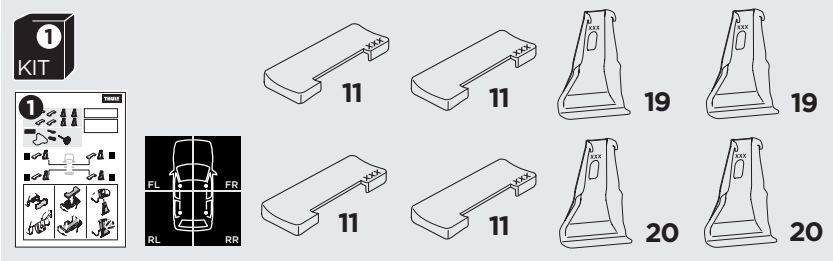

1

Kit 5141

CITROËN C1, 5-dr Hatchback, 14-
 PEUGEOT 108, 5-dr Hatchback, 14-
 TOYOTA Aygo, 5-dr Hatchback, 14-

ISO 11154-E

 THULE WingBar Evo  THULE WingBar Edge  THULE WingBar  THULE SquareBar	Evo X (scale)	Edge X (scale)
CITROËN C1, 5-dr Hatchback, 14-	35,5	H
PEUGEOT 108, 5-dr Hatchback, 14-	35,5	H
TOYOTA Aygo, 5-dr Hatchback, 14-	35,5	H

 THULE ProBar  THULE SlideBar	X (mm/inch)
CITROËN C1, 5-dr Hatchback, 14-	1006 mm / 39 5/8"
PEUGEOT 108, 5-dr Hatchback, 14-	1006 mm / 39 5/8"
TOYOTA Aygo, 5-dr Hatchback, 14-	1006 mm / 39 5/8"

 THULE WingBar Evo  THULE WingBar Edge  THULE WingBar  THULE SquareBar	Evo Y (scale)	Edge Y (scale)
CITROËN C1, 5-dr Hatchback, 14-	26,5	H
PEUGEOT 108, 5-dr Hatchback, 14-	26,5	H
TOYOTA Aygo, 5-dr Hatchback, 14-	26,5	H

 THULE ProBar  THULE SlideBar	Y (mm/inch)
CITROËN C1, 5-dr Hatchback, 14-	916 mm / 36 1/8"
PEUGEOT 108, 5-dr Hatchback, 14-	916 mm / 36 1/8"
TOYOTA Aygo, 5-dr Hatchback, 14-	916 mm / 36 1/8"

	W (mm/inch)	Z (mm/inch)
CITROËN C1, 5-dr Hatchback, 14-	640 mm / 25 1/4"	110 mm / 4 3/8"
PEUGEOT 108, 5-dr Hatchback, 14-	640 mm / 25 1/4"	110 mm / 4 3/8"
TOYOTA Aygo, 5-dr Hatchback, 14-	640 mm / 25 1/4"	110 mm / 4 3/8"