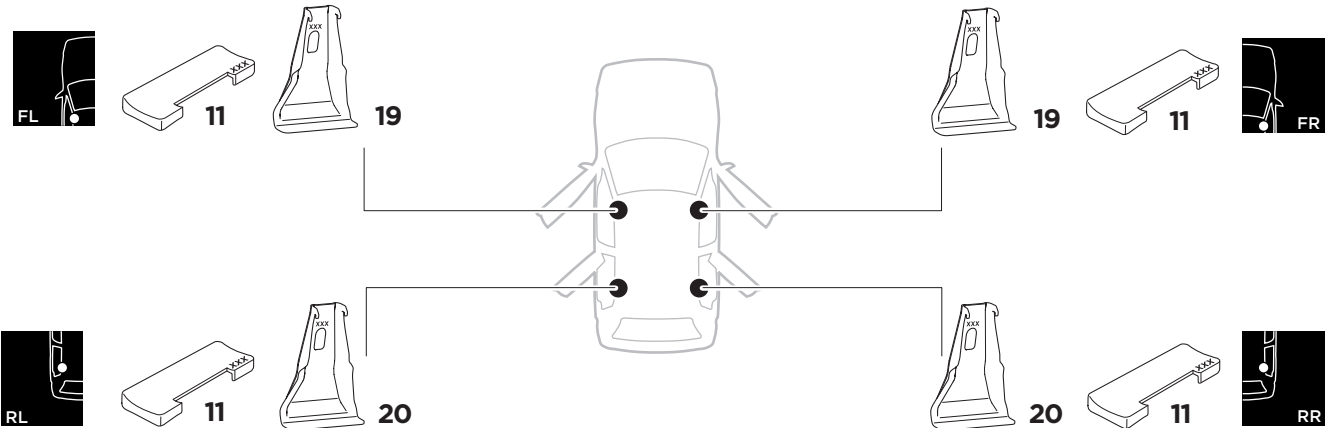

1

Kit 5141

CITROËN C1, 5-dr Hatchback, 14-
 PEUGEOT 108, 5-dr Hatchback, 14-
 TOYOTA Aygo, 5-dr Hatchback, 14-

ISO 11154-E

 THULE WingBar Evo  THULE WingBar Edge  THULE WingBar  THULE SquareBar	Evo X (scale)	Edge X (scale)
CITROËN C1, 5-dr Hatchback, 14-	35,5	H
PEUGEOT 108, 5-dr Hatchback, 14-	35,5	H
TOYOTA Aygo, 5-dr Hatchback, 14-	35,5	H

 THULE ProBar  THULE SlideBar	X (mm/inch)
CITROËN C1, 5-dr Hatchback, 14-	1006 mm / 39 5/8"
PEUGEOT 108, 5-dr Hatchback, 14-	1006 mm / 39 5/8"
TOYOTA Aygo, 5-dr Hatchback, 14-	1006 mm / 39 5/8"

 THULE WingBar Evo  THULE WingBar Edge  THULE WingBar  THULE SquareBar	Evo Y (scale)	Edge Y (scale)
CITROËN C1, 5-dr Hatchback, 14-	26,5	H
PEUGEOT 108, 5-dr Hatchback, 14-	26,5	H
TOYOTA Aygo, 5-dr Hatchback, 14-	26,5	H

 THULE ProBar  THULE SlideBar	Y (mm/inch)
CITROËN C1, 5-dr Hatchback, 14-	916 mm / 36 1/8"
PEUGEOT 108, 5-dr Hatchback, 14-	916 mm / 36 1/8"
TOYOTA Aygo, 5-dr Hatchback, 14-	916 mm / 36 1/8"

	W (mm/inch)	Z (mm/inch)
CITROËN C1, 5-dr Hatchback, 14-	640 mm / 25 1/4"	110 mm / 4 3/8"
PEUGEOT 108, 5-dr Hatchback, 14-	640 mm / 25 1/4"	110 mm / 4 3/8"
TOYOTA Aygo, 5-dr Hatchback, 14-	640 mm / 25 1/4"	110 mm / 4 3/8"