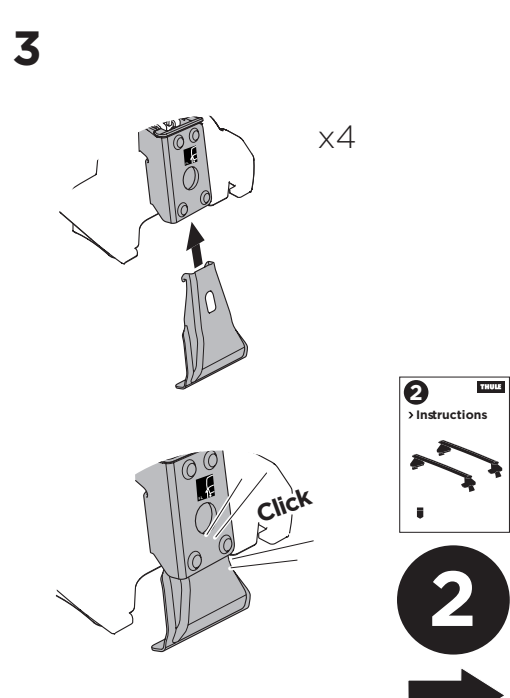

1

Kit 5141

CITROËN C1, 5-dr Hatchback, 14-
 PEUGEOT 108, 5-dr Hatchback, 14-
 TOYOTA Aygo, 5-dr Hatchback, 14-

ISO 11154-E

 THULE WingBar Evo  THULE WingBar Edge  THULE WingBar  THULE SquareBar	Evo X (scale)	Edge X (scale)
CITROËN C1, 5-dr Hatchback, 14-	35,5	H
PEUGEOT 108, 5-dr Hatchback, 14-	35,5	H
TOYOTA Aygo, 5-dr Hatchback, 14-	35,5	H

 THULE ProBar  THULE SlideBar	X (mm/inch)
CITROËN C1, 5-dr Hatchback, 14-	1006 mm / 39 5/8"
PEUGEOT 108, 5-dr Hatchback, 14-	1006 mm / 39 5/8"
TOYOTA Aygo, 5-dr Hatchback, 14-	1006 mm / 39 5/8"

 THULE WingBar Evo  THULE WingBar Edge  THULE WingBar  THULE SquareBar	Evo Y (scale)	Edge Y (scale)
CITROËN C1, 5-dr Hatchback, 14-	26,5	H
PEUGEOT 108, 5-dr Hatchback, 14-	26,5	H
TOYOTA Aygo, 5-dr Hatchback, 14-	26,5	H

 THULE ProBar  THULE SlideBar	Y (mm/inch)
CITROËN C1, 5-dr Hatchback, 14-	916 mm / 36 1/8"
PEUGEOT 108, 5-dr Hatchback, 14-	916 mm / 36 1/8"
TOYOTA Aygo, 5-dr Hatchback, 14-	916 mm / 36 1/8"

	W (mm/inch)	Z (mm/inch)
CITROËN C1, 5-dr Hatchback, 14-	640 mm / 25 1/4"	110 mm / 4 3/8"
PEUGEOT 108, 5-dr Hatchback, 14-	640 mm / 25 1/4"	110 mm / 4 3/8"
TOYOTA Aygo, 5-dr Hatchback, 14-	640 mm / 25 1/4"	110 mm / 4 3/8"